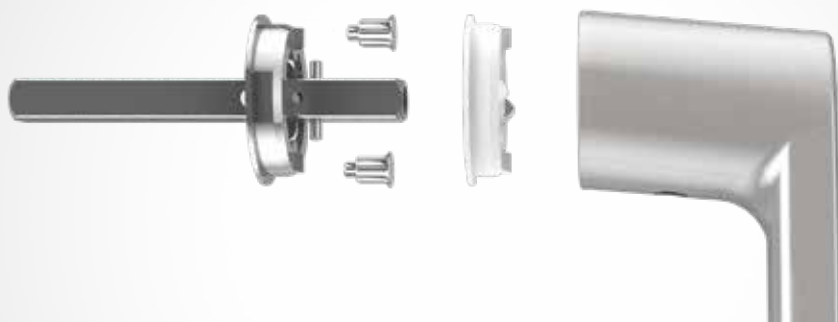

SUPRA7

Beauty
is in the eye
of the beholder...

...and also design.

MINIMALIST AND ELEGANT

Without base and in different styles

Asia
04153

Kora
04154

Prima
04155

Aria
04156

DOUBLE

perfect for sliding terrace doors

Asia
04395
04399 APEX

Kora
04396

Prima
04397

Aria
04398

APEX

perfect for side-hung windows

Asia
04164

UNIVERSAL

Compatible with 7 mm square pin and available in infinite finishes

SUPRA7 The Beauty.

A GLOBAL PARTNER

SCHLEGELGIESSE

MADE FOR THE FUTURE